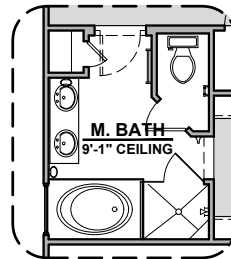

Meadow

1,366 Square Feet

Community: Painted Desert

LOW VOLTAGE LEGEND	
LOGO	DESCRIPTION
	CABLE TV
	CAT 5 DATA

Spanish Colonial (A)

Tuscan (B)

Garage Orientation: Left Right

Home is complete and accepted as built. _____

Home construction is in process, buyer accepts all option locations. _____

Meadow Options

1,366 Square Feet
Community: Painted Desert

LOW VOLTAGE LEGEND	
LOGO	DESCRIPTION
	CABLE TV
	CAT 5 DATA

Barn Door

Deluxe Glass Shower

Ceiling Beam Treatment

Fireplace

Meadow Options

1,366 Square Feet

Community: Painted Desert

LOW VOLTAGE LEGEND	
LOGO	DESCRIPTION
	CABLE TV
	CAT 5 DATA