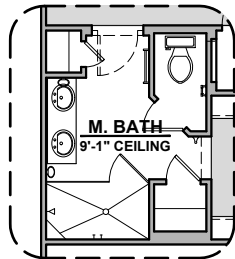

Home construction is in process, buyer accepts all option locations. _____

Meadow Options

1,366 Square Feet
Community: Painted Desert

LOW VOLTAGE LEGEND	
LOGO	DESCRIPTION
	CABLE TV
	CAT 5 DATA

Barn Door

Deluxe Glass Shower

Ceiling Beam Treatment

Fireplace

Meadow Options

1,366 Square Feet

Community: Painted Desert

LOW VOLTAGE LEGEND	
LOGO	DESCRIPTION
	CABLE TV
	CAT 5 DATA