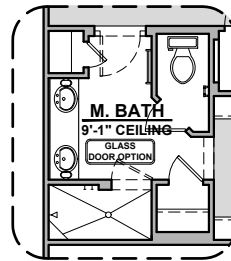

Tub w/ Glass Shower

Traditional Fireplace

Center Hinge ILO Sliding Glass Door

Tankless Water Heater

Shower

Deluxe Tile Shower

Contemporary Fireplace

Gourmet Kitchen

Ceiling Beam Treatment

Fireplace

Meadow Options

1,366 Square Feet

Community: Painted Desert

LOW VOLTAGE LEGEND	
LOGO	DESCRIPTION
	CABLE TV
	CAT 5 DATA