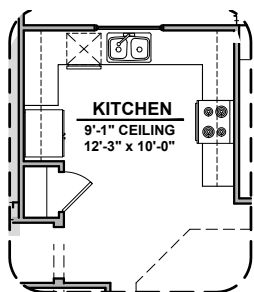

Gourmet Kitchen