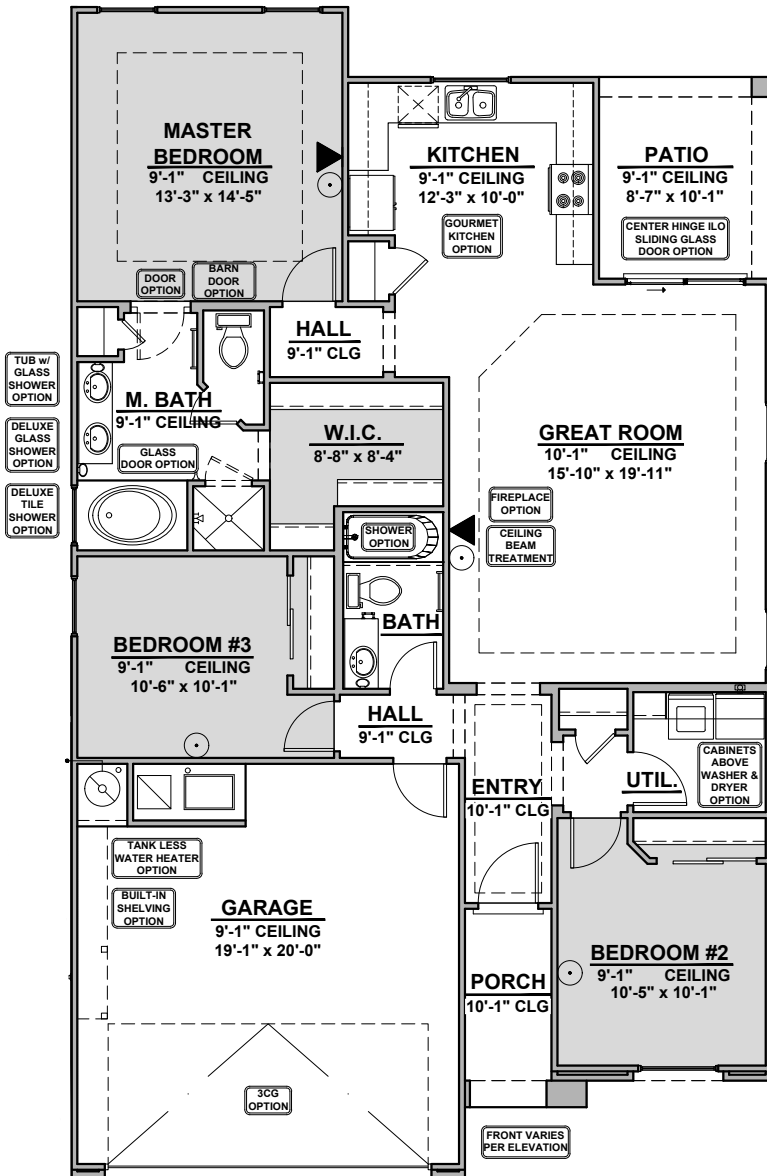

Meadow

1,366 Square Feet

Community: Painted Desert

LOW VOLTAGE LEGEND	
LOGO	DESCRIPTION
	CABLE TV
	CAT 5 DATA

Spanish Colonial (A)

Tuscan (B)

Garage Orientation: Left Right

Home is complete and accepted as built. _____

Home construction is in process, buyer accepts all option locations. _____

Meadow Options

1,366 Square Feet
Community: Painted Desert

LOW VOLTAGE LEGEND	
LOGO	DESCRIPTION
	CABLE TV
	CAT 5 DATA

Barn Door

Deluxe Glass Shower

Tub w/ Glass Shower

Traditional Fireplace

Center Hinge ILO Sliding Glass Door

Tankless Water Heater

Shower

Deluxe Tile Shower

Contemporary Fireplace

Gourmet Kitchen

Ceiling Beam Treatment

Fireplace

Meadow Options

1,366 Square Feet

Community: Painted Desert

LOW VOLTAGE LEGEND	
LOGO	DESCRIPTION
	CABLE TV
	CAT 5 DATA