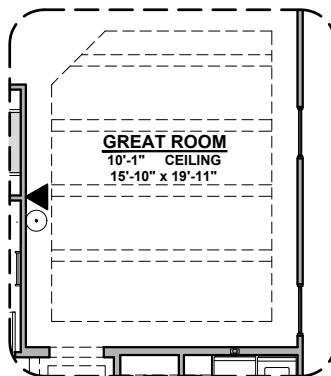

Ceiling Beam Treatment

Fireplace

Meadow Options

1,366 Square Feet

Community: Painted Desert

LOW VOLTAGE LEGEND	
LOGO	DESCRIPTION
	CABLE TV
	CAT 5 DATA